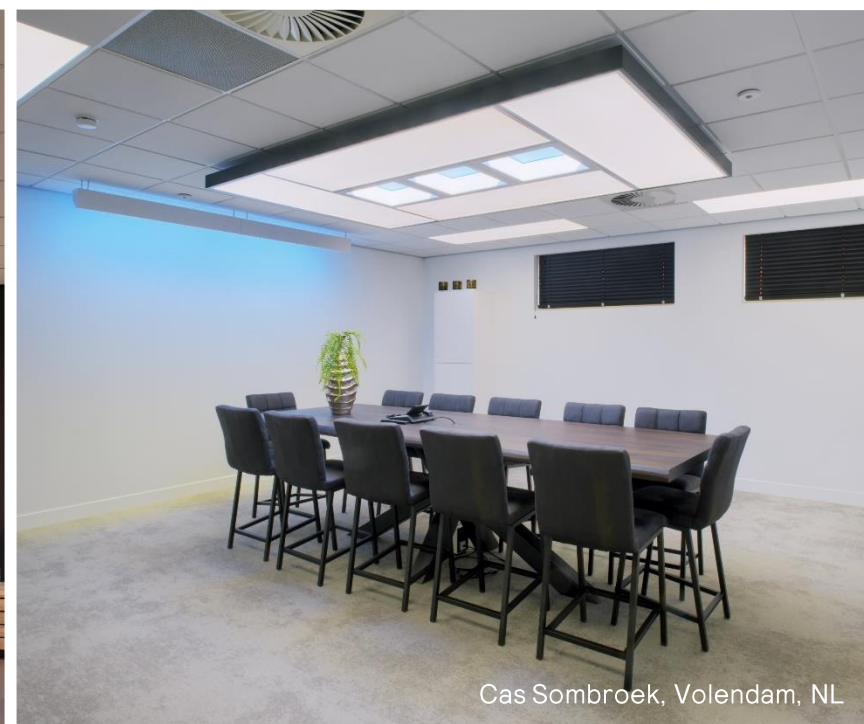

Hardeman, Veenendaal, NL

Cas Sombroek, Volendam, NL