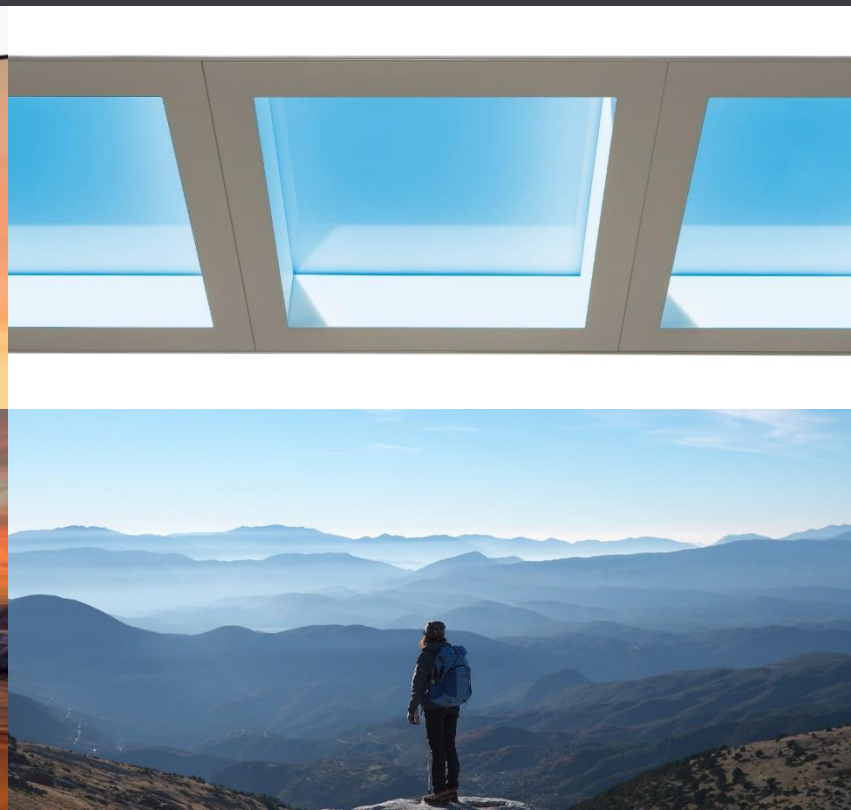

NatureConnect by Signify brings the benefits of natural light indoors.

It reconnects us with the constant cycles and variations of nature for comfortable, engaging and attractive indoor environments.

NatureConnect dimensions for tailor-made solutions

Supporting our natural rhythm

Mimicking the daily rhythm of the sun to help people stay active during the day and rest well at night

Providing a view to the sky

Having a view to the sky to create a feeling of spaciousness and connection with nature

Being immersed in nature

Bringing the colors and dynamics from nature for a fully immersive experience

Daylight

Skylight

Lightscape

The right light at the right moment

Day Rhythm

dynamic lighting throughout the day following the rhythm of the sun