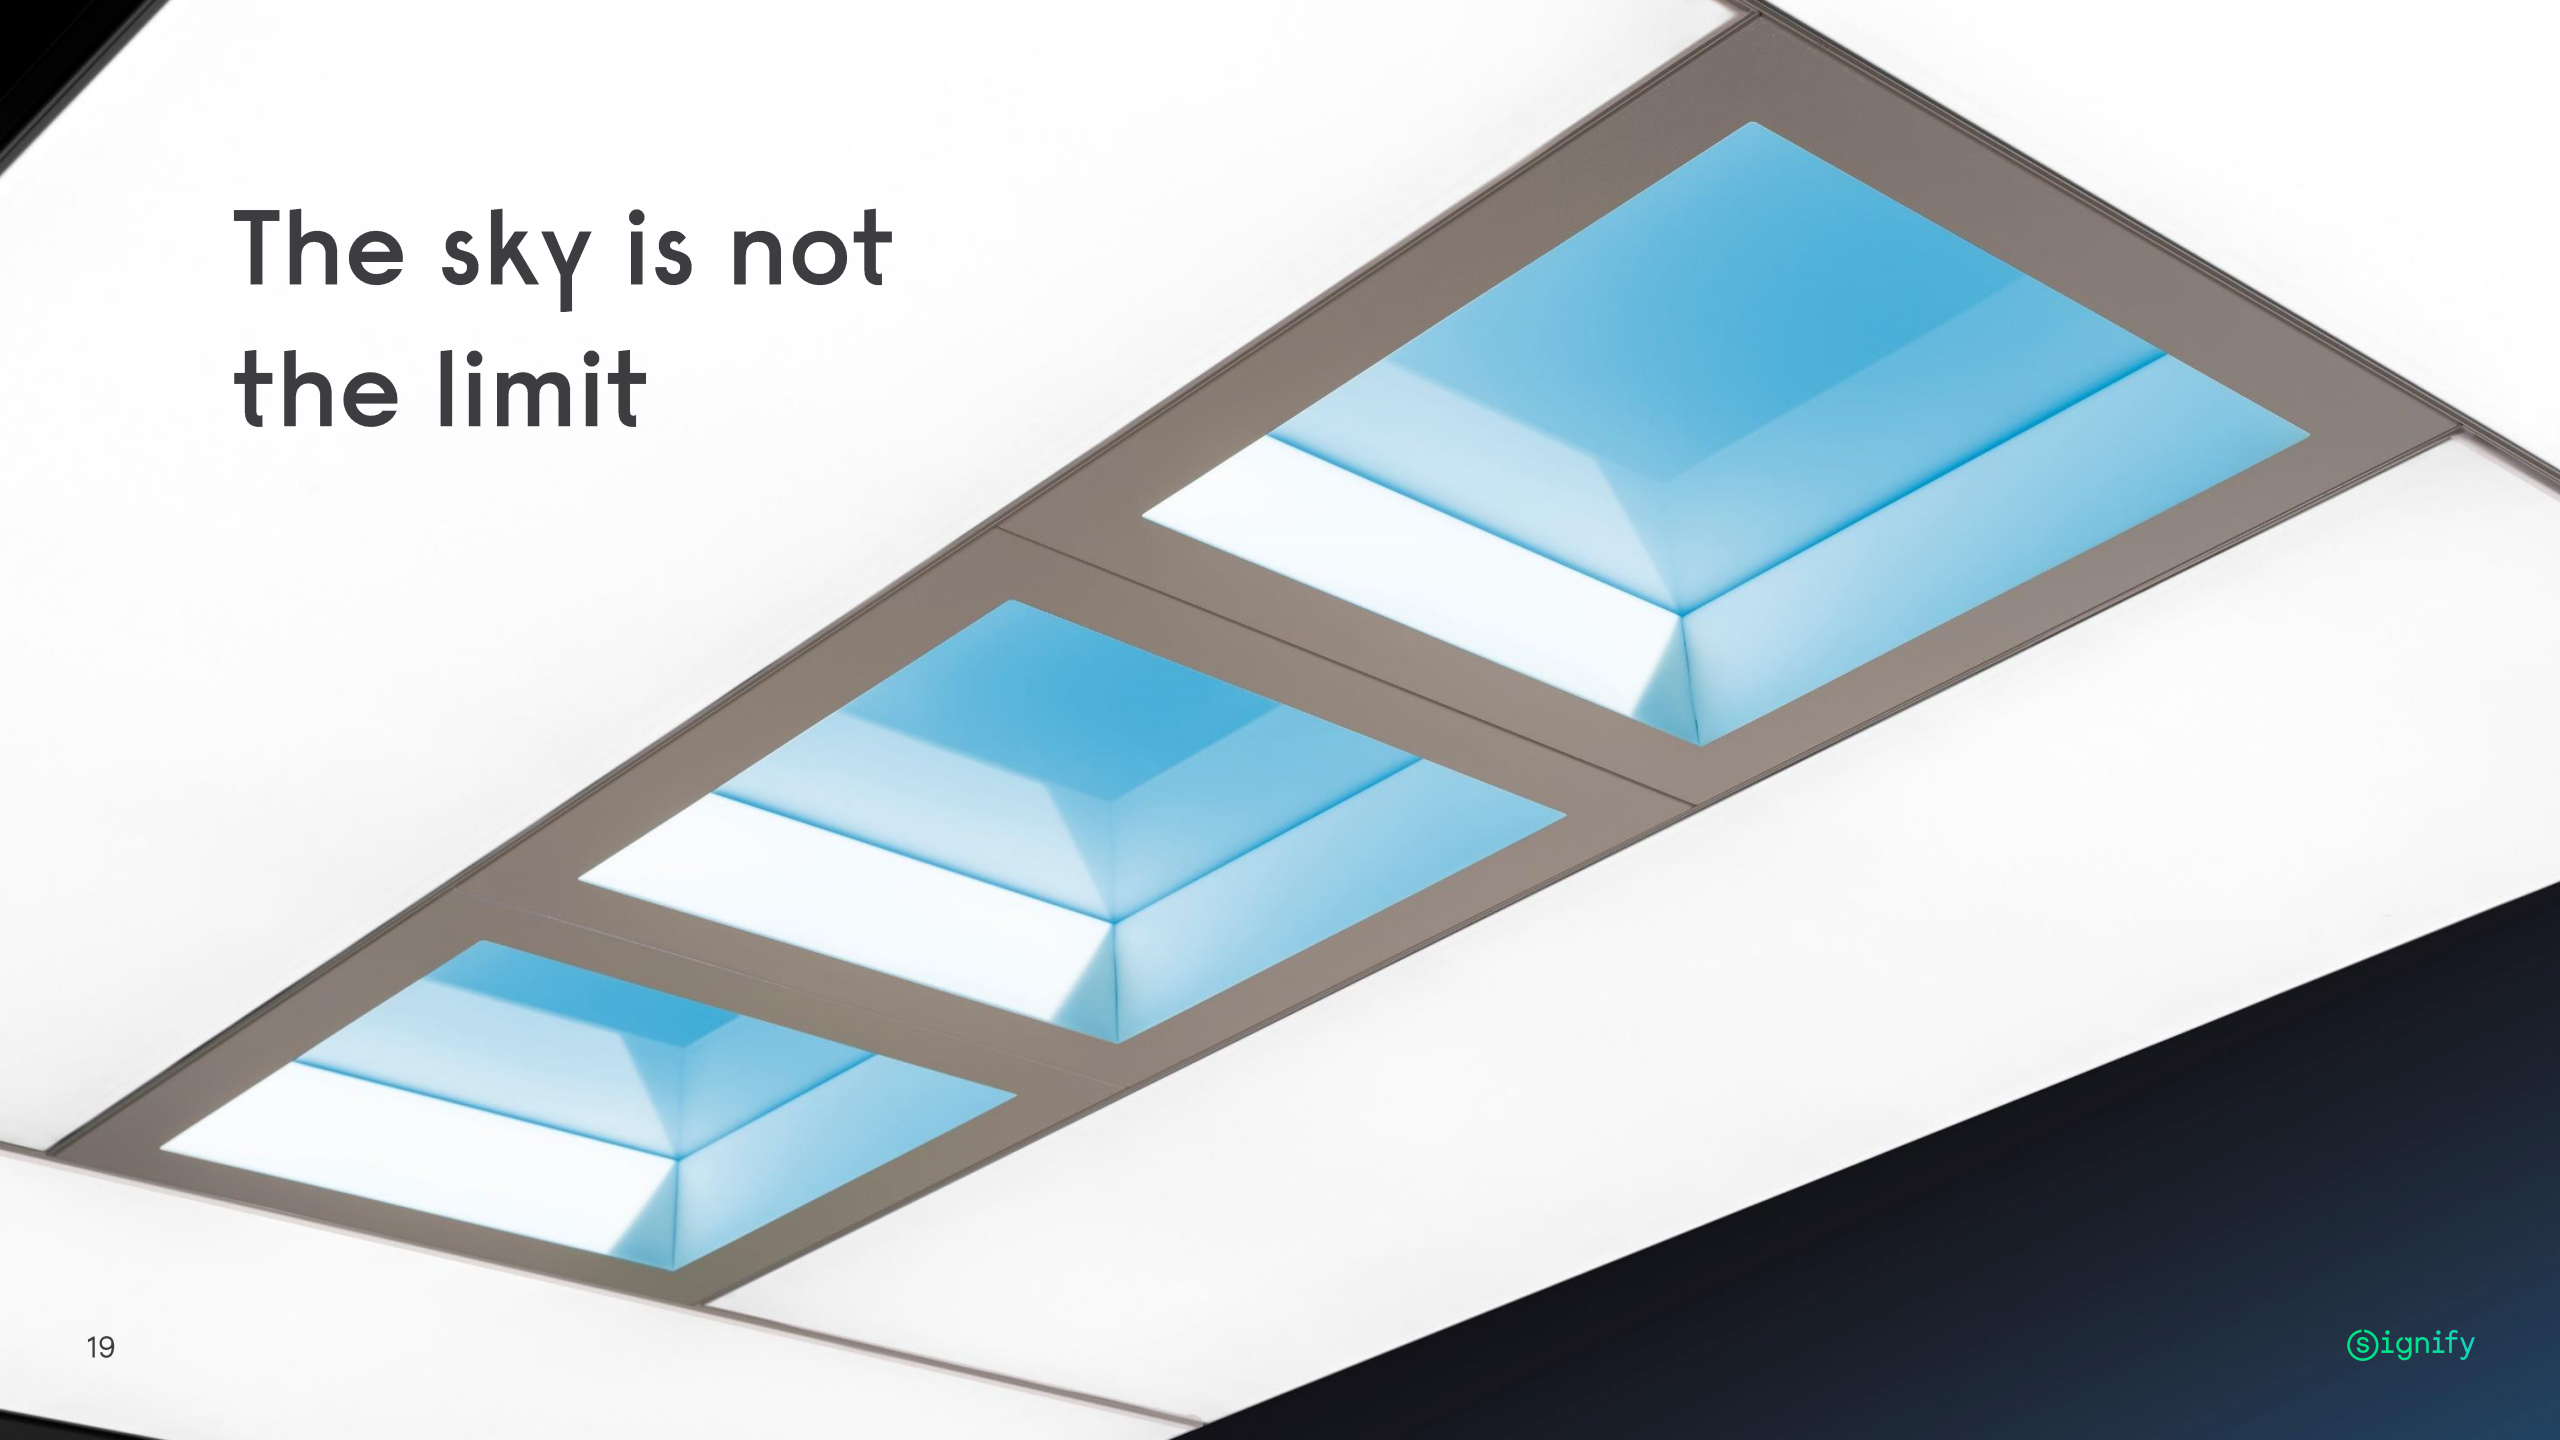

The sky is not
the limit