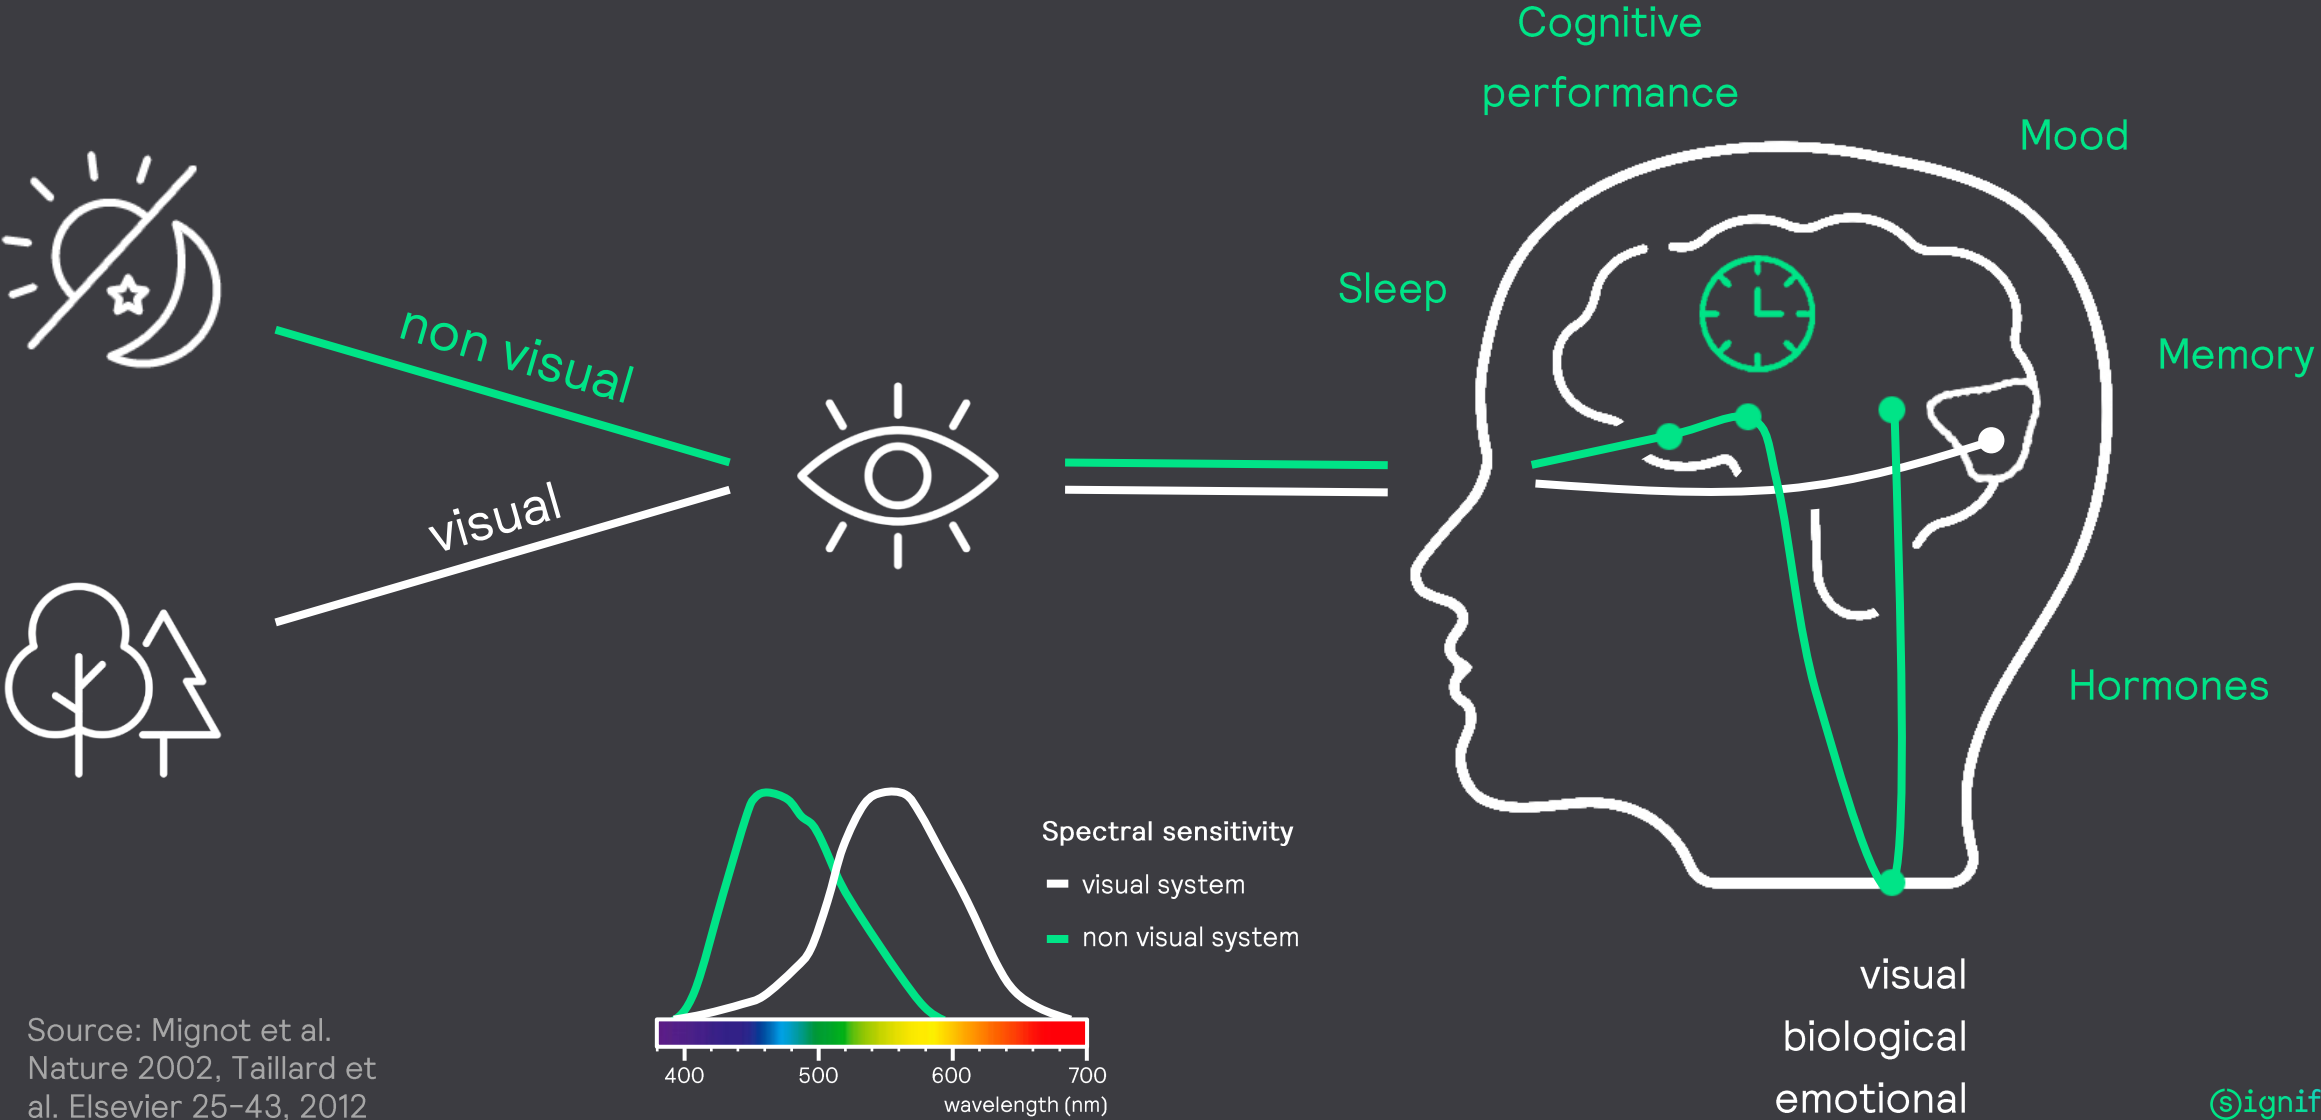

Light enables us to see better, function better and feel better

Source: Mignot et al.
Nature 2002, Taillard et
al. Elsevier 25-43, 2012